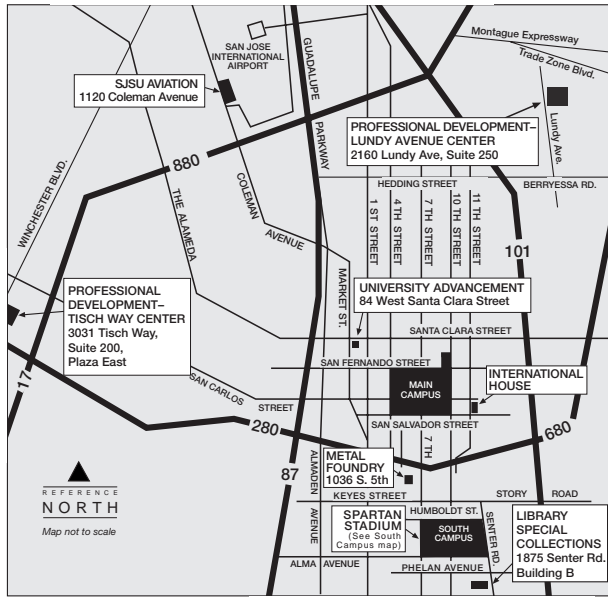

San José State University

San José and freeway access

Other University Facilities

- AB Aviation Department**
1120 Coleman Ave.
(San Jose International Airport)
- International House**, 360 S.11th St.
- MF Metal Foundry**, 1036 S.5th St.
- MLML Moss Landing Marine Laboratories**
8272 Moss Landing Road
Moss landing
- SC South Campus**
(Spartan Stadium, Spartan Village)
10th & Humboldt streets
- SAB Simpkins Athletic Building**
- SIM Simpkins Stadium Center**
- SEN Library Special Collections & Storage**
1875 Senter Road, Building B
San José

Main Campus

South Campus

One mile south of main campus

Building	Map #
ADM Administration	8
ALL Allen Hall	57
ART Art Building	45
AQX Aquatics Facility	53
ATM Automated Teller Machines	39
BB Building BB	55
BBC Boccardo Business Center	46
BT Business Tower	41
CCB Central Classroom Building	16
F Career Center	42F
CL Clark Library	9
CC Computer Center	10
CH Concert Hall	43
CY Corporation Yard	35, 36
DC Dining Commons	54
DD Building DD	23
DMH Dudley Moorhead Hall	6
DH Duncan Hall	27
DBH Dwight Bentel Hall	15
ENG Engineering Building	31
EC Event Center	47
FO Faculty Offices	17
HB Health Building	48
HCP Heating & Cooling Plant	49
HOV Hoover Hall	50
HGH Hugh Gillis Hall	5
IS Industrial Studies	32
IRC Instructional Resources Center	7
JWH Joe West Hall	56
MH MacQuarrie Hall	28
MRK Markham Hall	58
MD Morris Dailey Auditorium	12
MLD Moulder Hall	59
MOD Modular Units	42A-E
MUS Music Building	44
CAF Old Cafeteria	37
Parking Garages	
4th Street	22
7th Street	30
10th Street	33
Q Building Q	40
RYC Royce Hall	51
SCI Science Building	13
SM Spartan Memorial	18
SPXC Spartan Complex Central	20
SPXE Spartan Complex East	21
SSC Student Services Center	33
SU Student Union	38
SH Sweeney Hall	29
TH Tower Hall	11
YUH Uchida Hall	19
UPD University Police	26
UT University Theatre	4
WSH Washburn Hall	52
WSQ Washington Square Hall	14