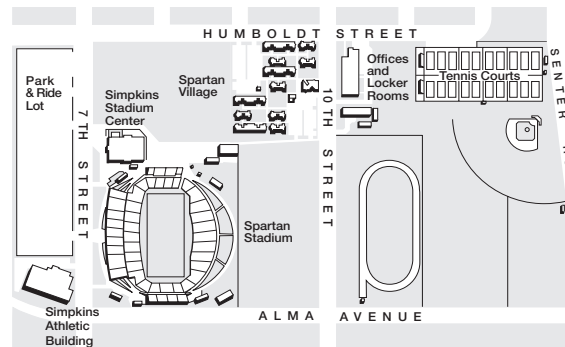

San José State University

San José and freeway access

Other University Facilities

- AB Aviation Department**
1120 Coleman Ave.
(San Jose International Airport)
- International House**, 360 S.11th St.
- MF Metal Foundry**, 1036 S.5th St.
- MLML Moss Landing Marine Laboratories**
8272 Moss Landing Road
Moss landing
- SC South Campus**
(Spartan Stadium, Spartan Village)
10th & Humboldt streets
- SAB Simpkins Athletic Building**
- SIM Simpkins Stadium Center**
- SEN Library Special Collections & Storage**
1875 Senter Road, Building B
San José

Main Campus

South Campus

One mile south of main campus

Building	Map #
ADM Administration	8
ALL Allen Hall	57
ART Art Building	45
AQX Aquatics Facility	53
ATM Automated Teller Machines	39
BB Building BB	55
BBC Boccardo Business Center	46
BT Business Tower	41
CCB Central Classroom Building	16
F Career Center	42F
CL Clark Library	9
CC Computer Center	10
CH Concert Hall	43
CY Corporation Yard	35, 36
DC Dining Commons	54
DD Building DD	23
DMH Dudley Moorhead Hall	6
DH Duncan Hall	27
DBH Dwight Bentel Hall	15
ENG Engineering Building	31
EC Event Center	47
FO Faculty Offices	17
HB Health Building	48
HCP Heating & Cooling Plant	49
HOV Hoover Hall	50
HGH Hugh Gillis Hall	5
IS Industrial Studies	32
IRC Instructional Resources Center	7
JWH Joe West Hall	56
MH MacQuarrie Hall	28
MRK Markham Hall	58
MD Morris Dailey Auditorium	12
MLD Moulder Hall	59
MOD Modular Units	42A-E
MUS Music Building	44
CAF Old Cafeteria	37
Parking Garages	
4th Street	22
7th Street	30
10th Street	33
Q Building Q	40
RYC Royce Hall	51
SCI Science Building	13
SM Spartan Memorial	18
SPXC Spartan Complex Central	20
SPXE Spartan Complex East	21
SSC Student Services Center	33
SU Student Union	38
SH Sweeney Hall	29
TH Tower Hall	11
YUH Uchida Hall	19
UPD University Police	26
UT University Theatre	4
WSH Washburn Hall	52
WSQ Washington Square Hall	14