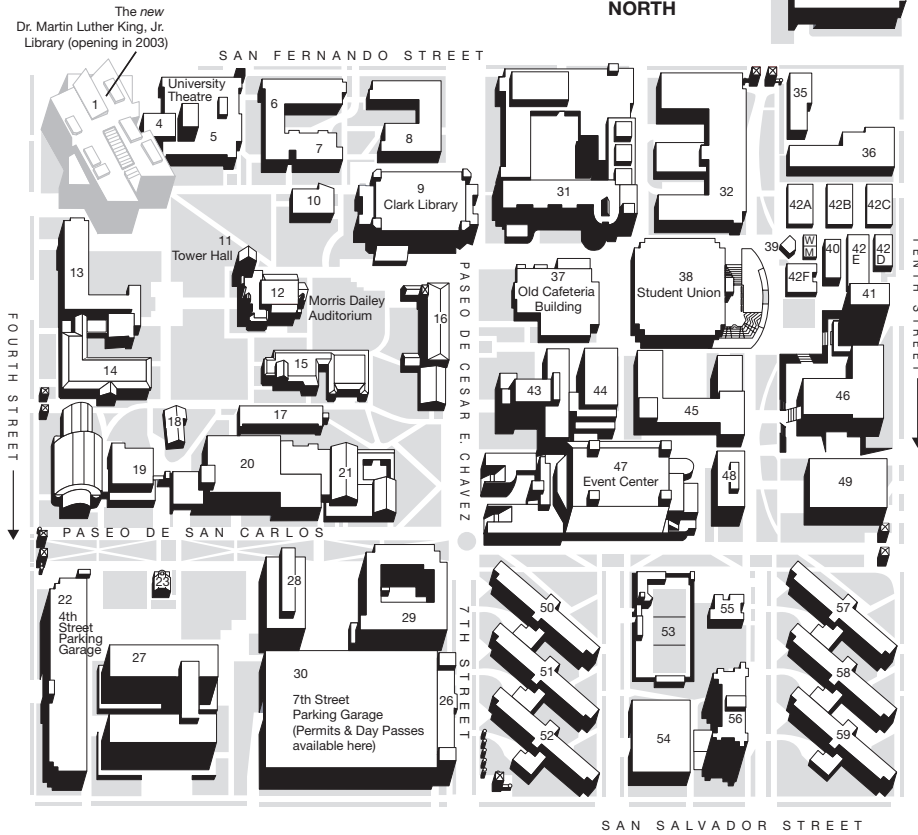

San José State University

San José and freeway access

Other University Facilities

- AB Aviation Department**
1120 Coleman Ave.
(San Jose International Airport)
- International House**, 360 S.11th St.
- MF Metal Foundry**, 1036 S.5th St.
- MLML Moss Landing Marine Laboratories**
8272 Moss Landing Road
Moss landing
- SC South Campus**
(Spartan Stadium, Spartan Village)
10th & Humboldt streets
- SAB Simpkins Athletic Building**
- SIM Simpkins Stadium Center**
- SEN Library Special Collections & Storage**
1875 Senter Road, Building B
San José

Main Campus

South Campus

One mile south of main campus

Building	Map #
ADM Administration	8
ALL Allen Hall	57
ART Art Building	45
AQX Aquatics Facility	53
ATM Automated Teller Machines	39
BB Building BB	55
BBC Boccardo Business Center	46
BT Business Tower	41
CCB Central Classroom Building	16
F Career Center	42F
CL Clark Library	9
CC Computer Center	10
CH Concert Hall	43
CY Corporation Yard	35, 36
DC Dining Commons	54
DD Building DD	23
DMH Dudley Moorhead Hall	6
DH Duncan Hall	27
DBH Dwight Bentel Hall	15
ENG Engineering Building	31
EC Event Center	47
FO Faculty Offices	17
HB Health Building	48
HCP Heating & Cooling Plant	49
HOV Hoover Hall	50
HGH Hugh Gillis Hall	5
IS Industrial Studies	32
IRC Instructional Resources Center	7
JWH Joe West Hall	56
MH MacQuarrie Hall	28
MRK Markham Hall	58
MD Morris Dailey Auditorium	12
MLD Moulder Hall	59
MOD Modular Units	42A-E
MUS Music Building	44
CAF Old Cafeteria	37
Parking Garages	
4th Street	22
7th Street	30
10th Street	33
Q Building Q	40
RYC Royce Hall	51
SCI Science Building	13
SM Spartan Memorial	18
SPXC Spartan Complex Central	20
SPXE Spartan Complex East	21
SSC Student Services Center	33
SU Student Union	38
SH Sweeney Hall	29
TH Tower Hall	11
YUH Uchida Hall	19
UPD University Police	26
UT University Theatre	4
WSH Washburn Hall	52
WSQ Washington Square Hall	14